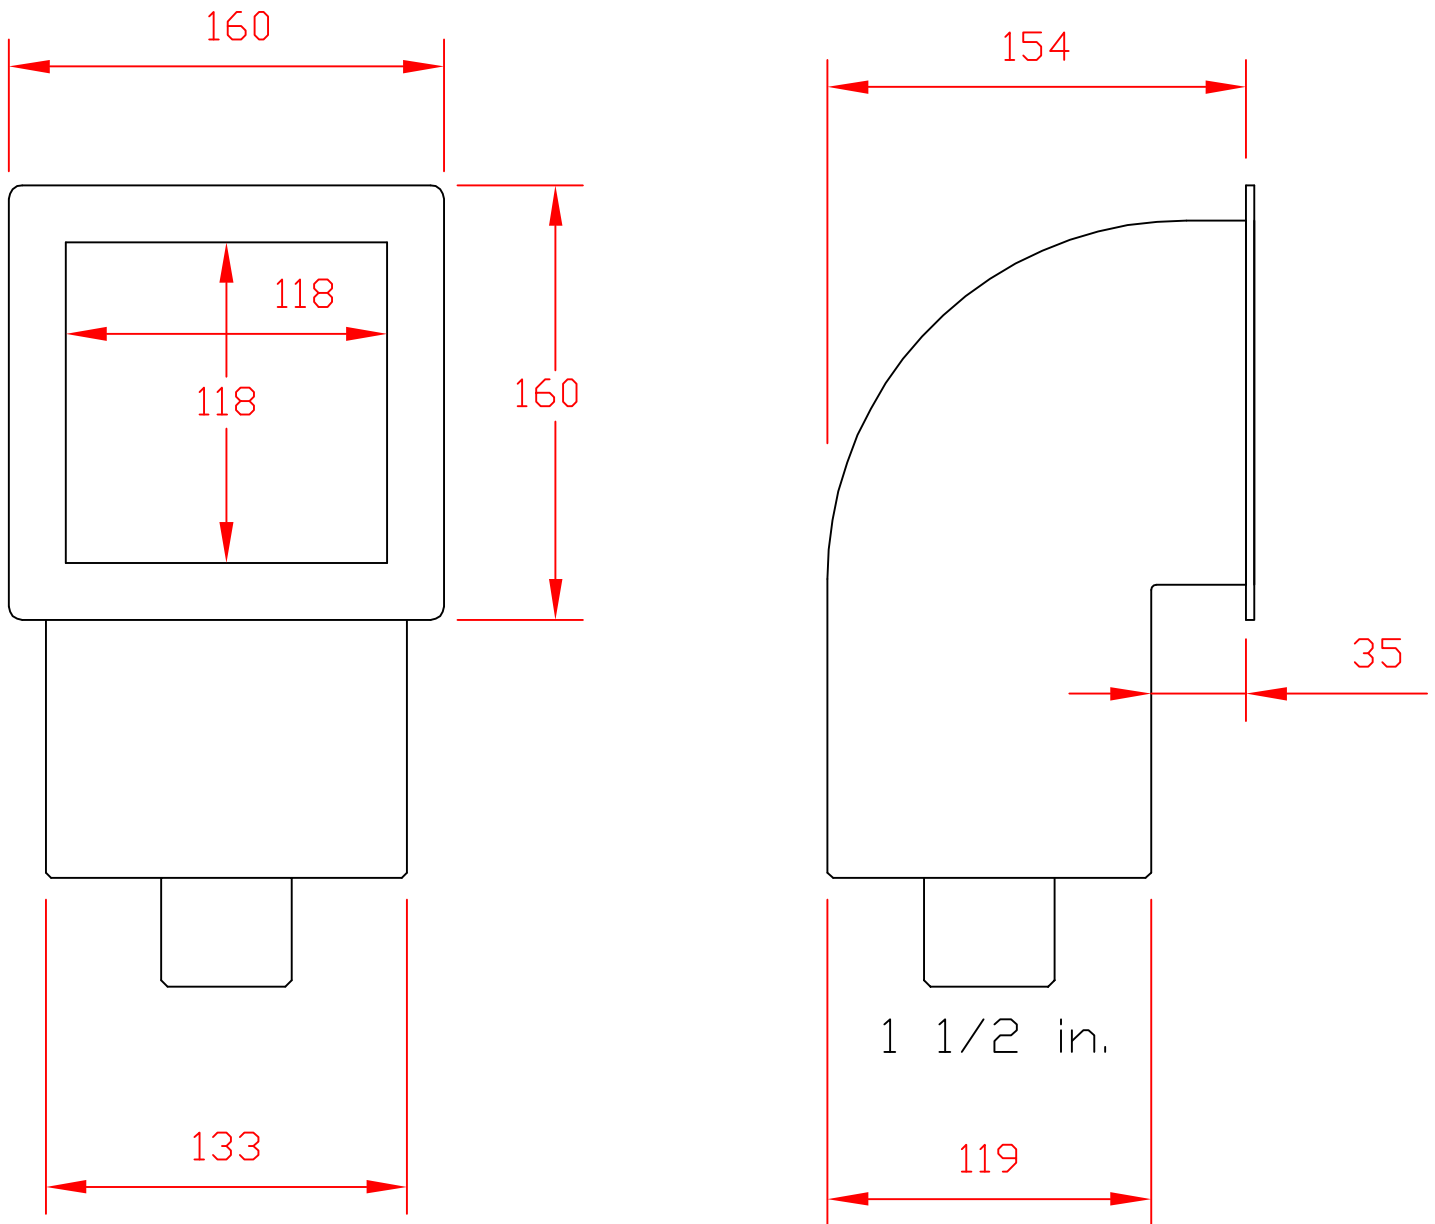

# Pool skimmer Aquamarine SLX10

All dimensions in millimeters