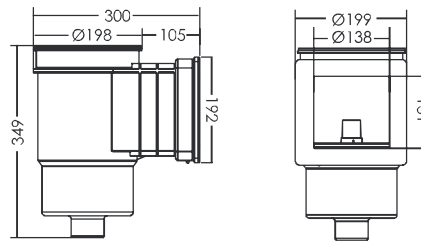

Standard Wall Skimmer

Model	Code	Colour	Material	Annotation	Connection	Flow Rate (L/min)
EM0010-RV	88150112	White	ABS	Vinyl Pool	1-1/2" Threaded	150
EM0010-RC	88150212	White	ABS	Concrete Pool	1-1/2" Threaded	150

Wide Mouth Wall Skimmer

Model	Code	Colour	Material	Annotation	Connection	Flow Rate (L/min)
EM0020-RV	88150512	White	ABS	Vinyl Pool	1-1/2" Threaded	150
EM0020-RC	88150612	White	ABS	Concrete Pool	1-1/2" Threaded	150

Standard Wall Skimmer

Model	Code	Colour	Material	Description
EM0130-SC	88152412	White	ABS	Standard Wall Skimmer for (Concrete Pool)
EM0130-SV	88152512	White	ABS	Standard Wall Skimmer for (Vinyl Pool)

EM0130-SC

EM0130-SV

Wide Mouth Wall Skimmer

Model	Code	Colour	Material	Description
EM0140-SC	88152612	White	ABS	Wide Mouth Wall Skimmer for (Concrete Pool)
EM0140-SV	88152712	White	ABS	Wide Mouth Wall Skimmer for (Vinyl Pool)