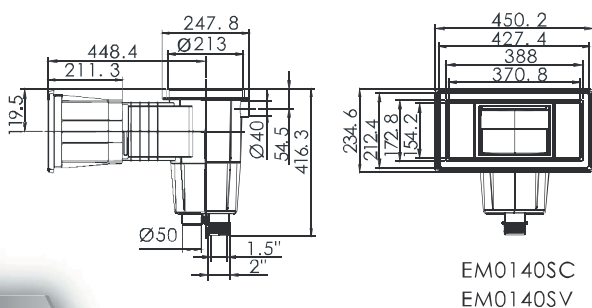

Standard Wall Skimmer

Model	Code	Colour	Material	Description
EM0130-SC	88152412	White	ABS	Standard Wall Skimmer for (Concrete Pool)
EM0130-SV	88152512	White	ABS	Standard Wall Skimmer for (Vinyl Pool)

EM0130-SC

EM0130-SV

Wide Mouth Wall Skimmer

Model	Code	Colour	Material	Description
EM0140-SC	88152612	White	ABS	Wide Mouth Wall Skimmer for (Concrete Pool)
EM0140-SV	88152712	White	ABS	Wide Mouth Wall Skimmer for (Vinyl Pool)