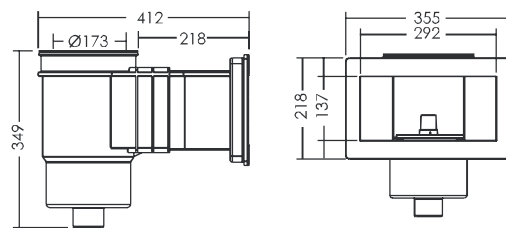

Standard Wall Skimmer

Model	Code	Colour	Material	Annotation	Connection	Flow Rate (L/min)
EM0010-RV	88150112	White	ABS	Vinyl Pool	1-1/2" Threaded	150
EM0010-RC	88150212	White	ABS	Concrete Pool	1-1/2" Threaded	150

Wide Mouth Wall Skimmer

Model	Code	Colour	Material	Annotation	Connection	Flow Rate (L/min)
EM0020-RV	88150512	White	ABS	Vinyl Pool	1-1/2" Threaded	150
EM0020-RC	88150612	White	ABS	Concrete Pool	1-1/2" Threaded	150

Standard Wall Skimmer

Model	Code	Colour	Material	Description
EM0130-SC	88152412	White	ABS	Standard Wall Skimmer for (Concrete Pool)
EM0130-SV	88152512	White	ABS	Standard Wall Skimmer for (Vinyl Pool)

EM0130-SC

EM0130-SV

Wide Mouth Wall Skimmer

Model	Code	Colour	Material	Description
EM0140-SC	88152612	White	ABS	Wide Mouth Wall Skimmer for (Concrete Pool)
EM0140-SV	88152712	White	ABS	Wide Mouth Wall Skimmer for (Vinyl Pool)