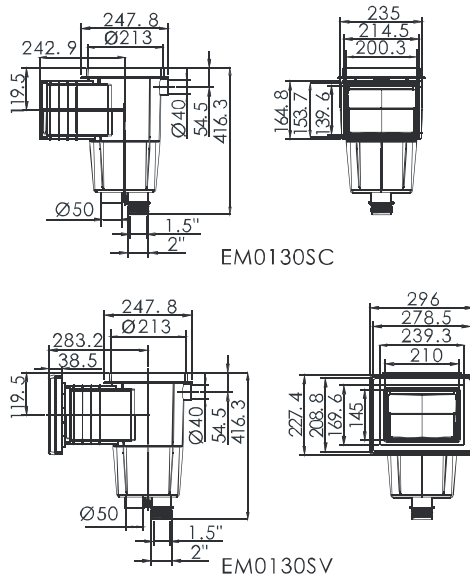

Standard Wall Skimmer

Model	Code	Colour	Material	Annotation	Connection	Flow Rate (L/min)
EM0010-RV	88150112	White	ABS	Vinyl Pool	1-1/2" Threaded	150
EM0010-RC	88150212	White	ABS	Concrete Pool	1-1/2" Threaded	150

Wide Mouth Wall Skimmer

Model	Code	Colour	Material	Annotation	Connection	Flow Rate (L/min)
EM0020-RV	88150512	White	ABS	Vinyl Pool	1-1/2" Threaded	150
EM0020-RC	88150612	White	ABS	Concrete Pool	1-1/2" Threaded	150

Standard Wall Skimmer

Model	Code	Colour	Material	Description
EM0130-SC	88152412	White	ABS	Standard Wall Skimmer for (Concrete Pool)
EM0130-SV	88152512	White	ABS	Standard Wall Skimmer for (Vinyl Pool)

EM0130-SC

EM0130-SV

Wide Mouth Wall Skimmer

Model	Code	Colour	Material	Description
EM0140-SC	88152612	White	ABS	Wide Mouth Wall Skimmer for (Concrete Pool)
EM0140-SV	88152712	White	ABS	Wide Mouth Wall Skimmer for (Vinyl Pool)