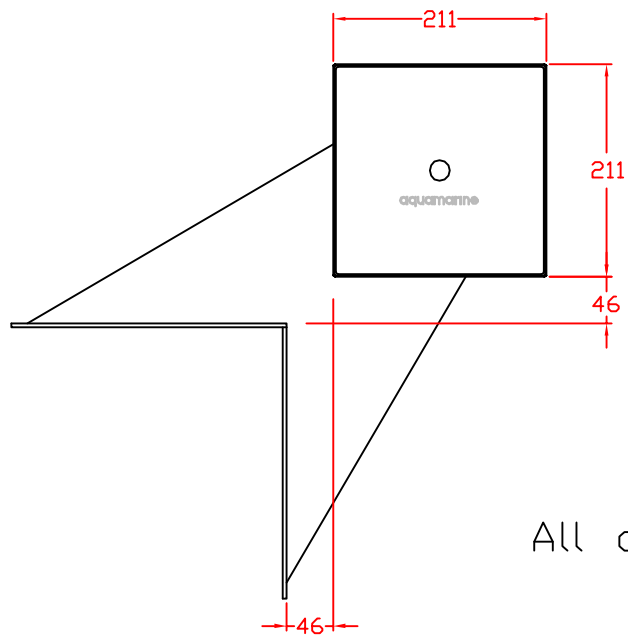

Pool skimmer Aquamarine 90UA340
Upside access

All dimensions in millimeters