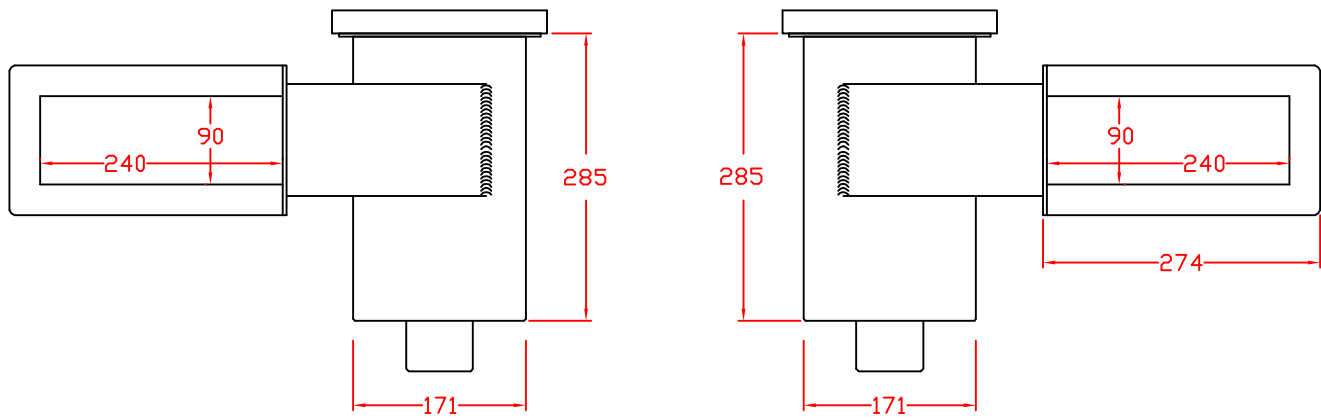

Pool skimmer Aquamarine 90UA340
Upside access

All dimensions in millimeters