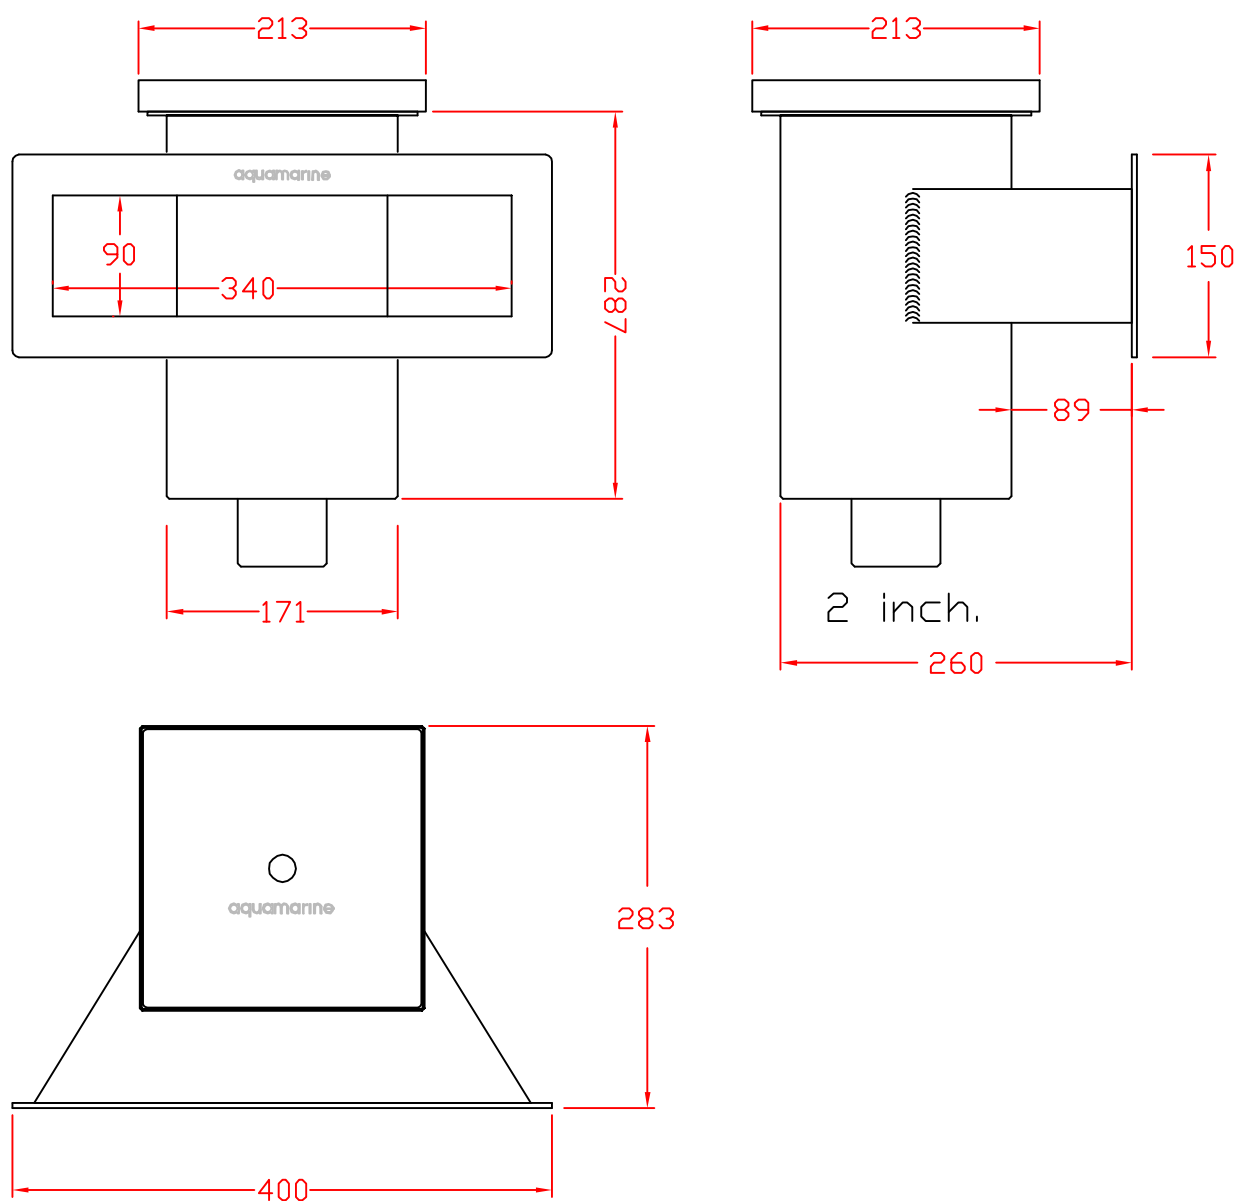

Pool skimmer Aquamarine UA340 Upside access

All dimensions in millimeters