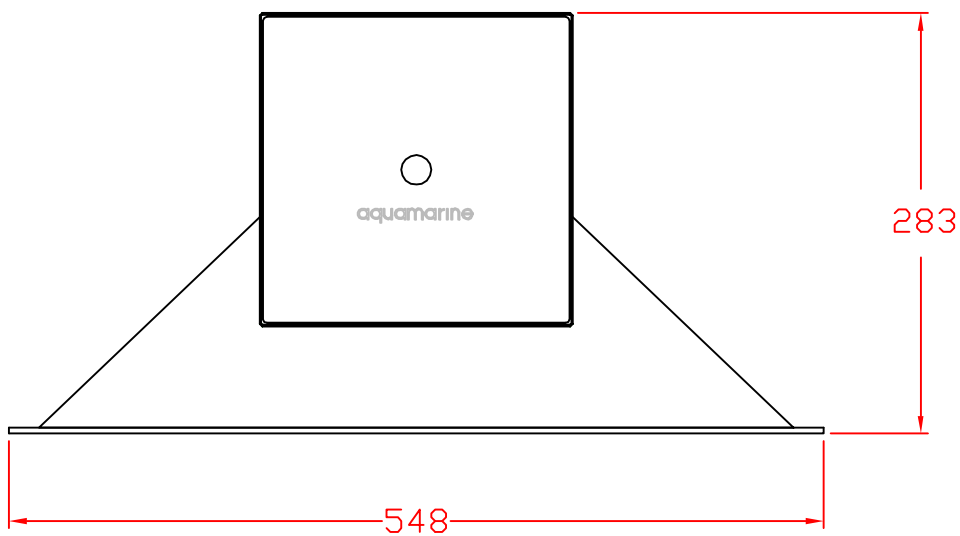

Pool skimmer Aquamarine UA480 Upside access

All dimensions in millimeters