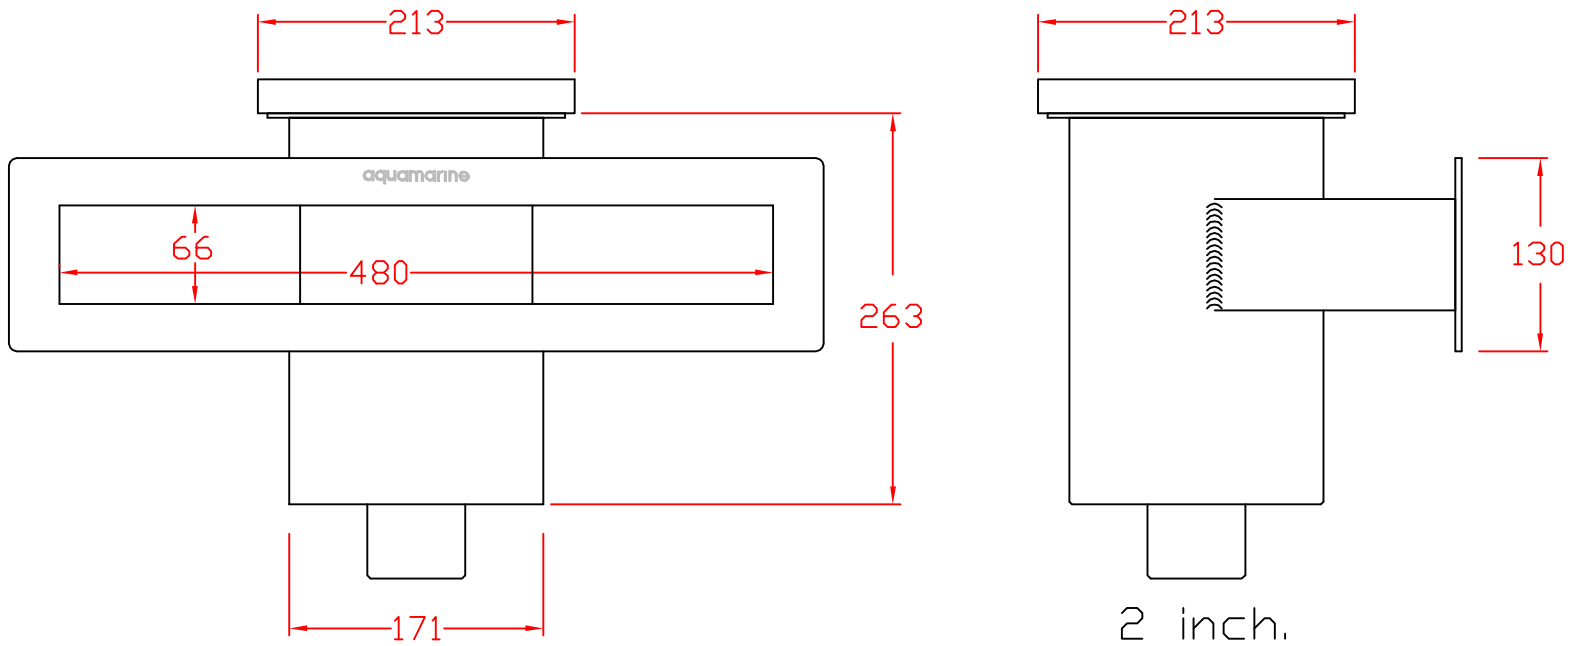

Pool skimmer Aquamarine UA480 Upside access

All dimensions in millimeters