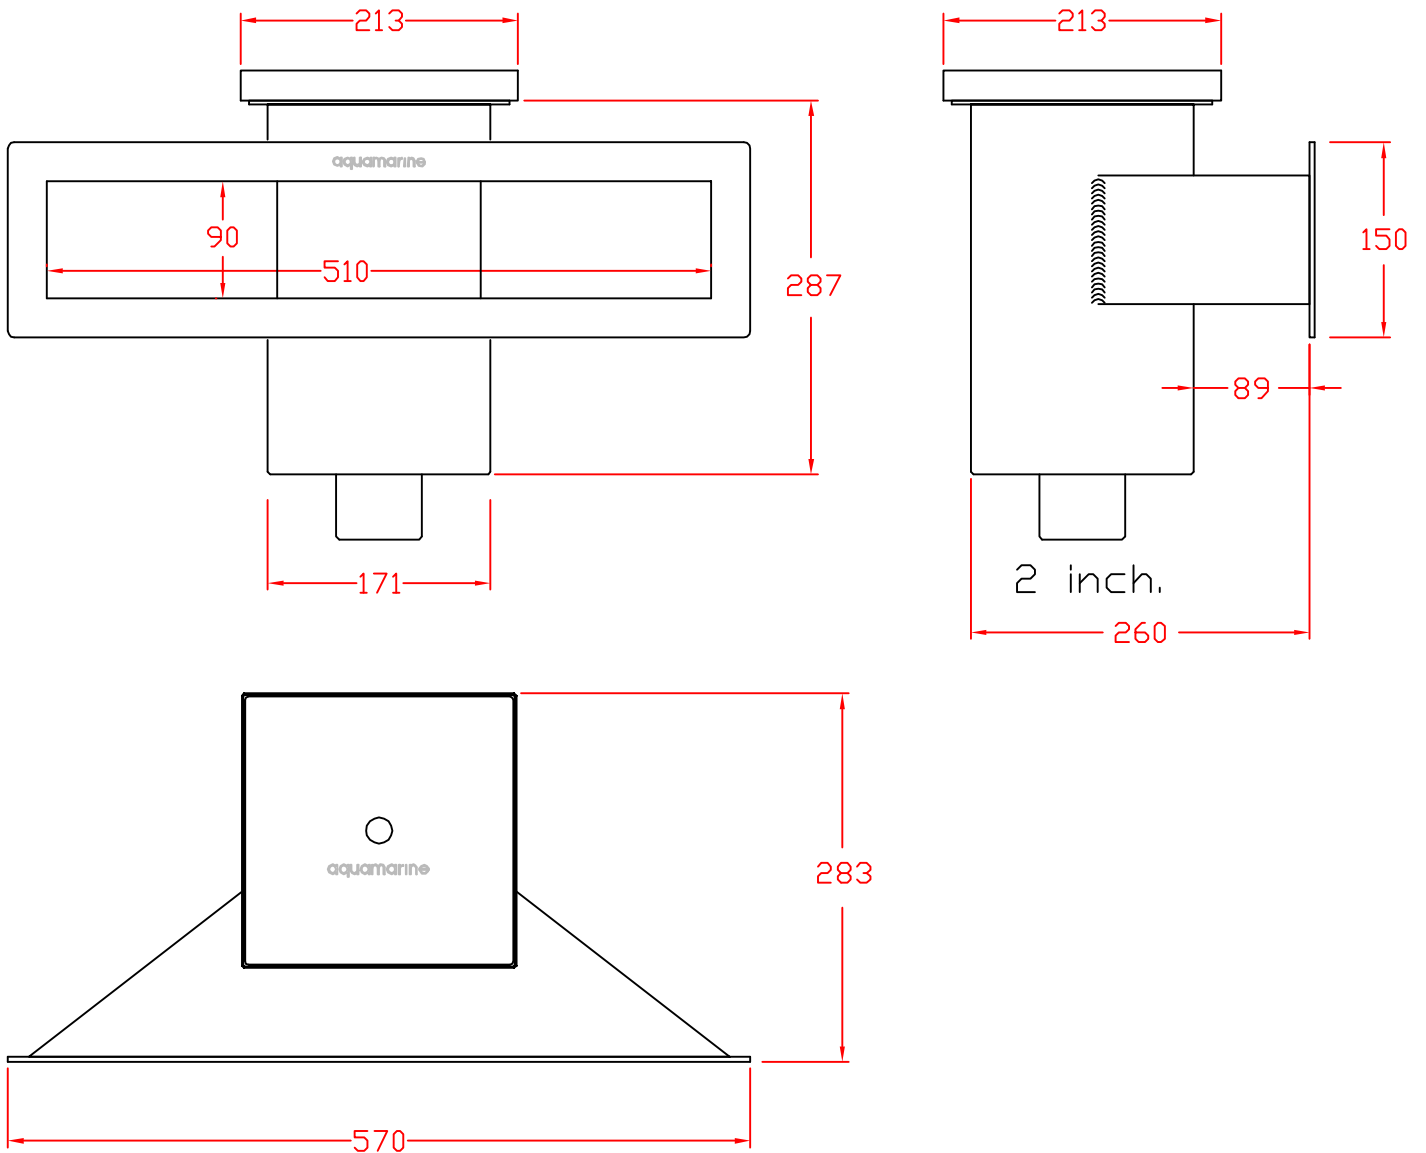

Pool skimmer Aquamarine UA510 Upside access

All dimensions in millimeters