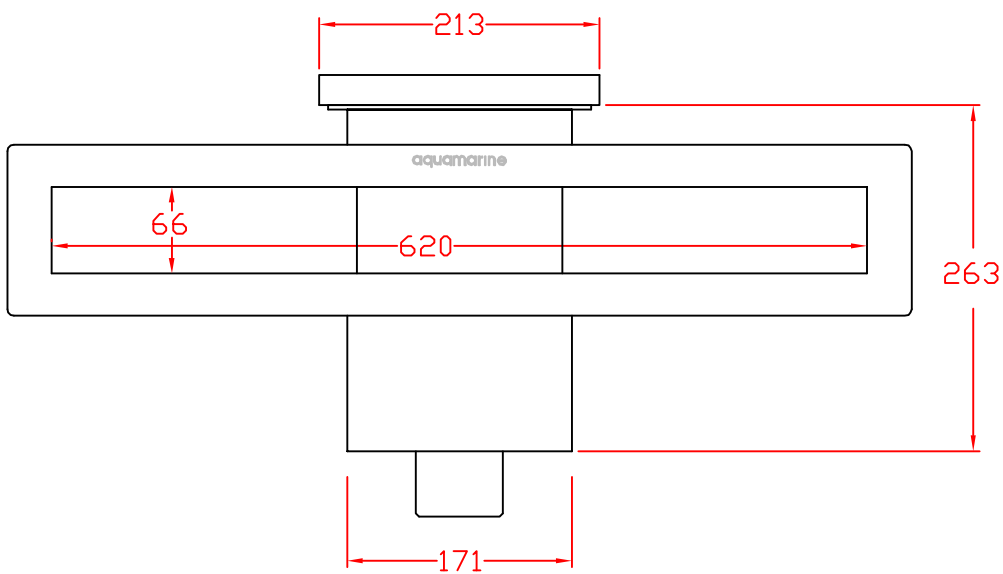

Pool skimmer Aquamarine UA620 Upside access

All dimensions in millimeters