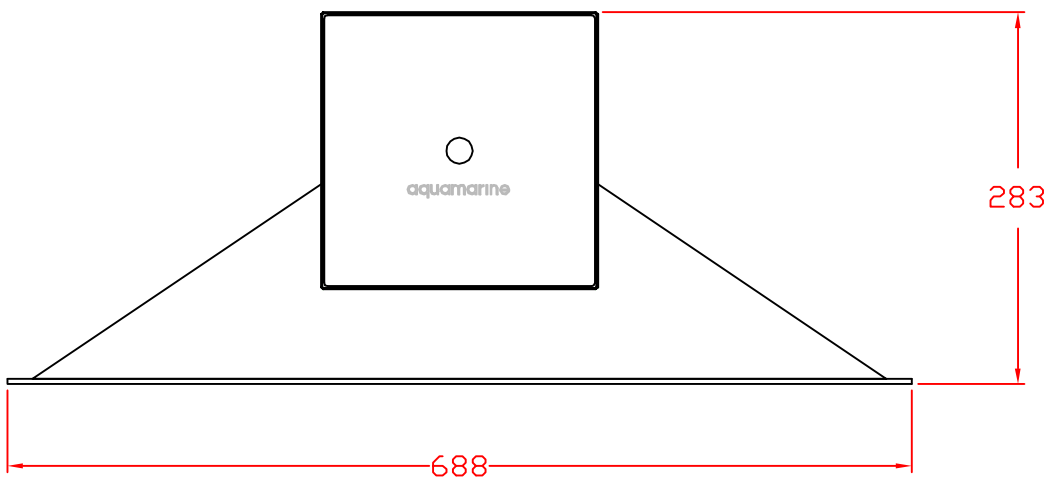

Pool skimmer Aquamarine UA620 Upside access

All dimensions in millimeters