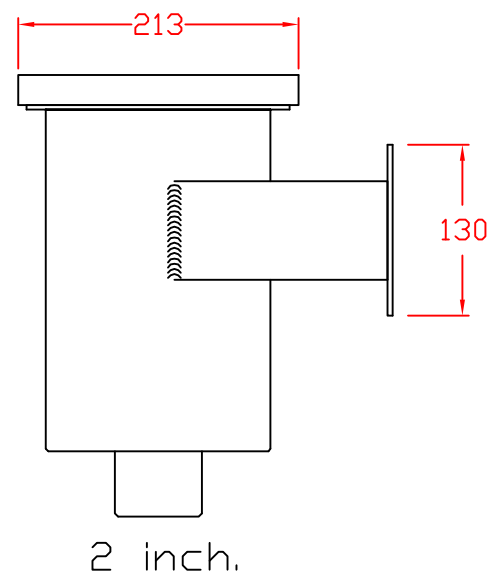

Pool skimmer Aquamarine UA620 Upside access

All dimensions in millimeters