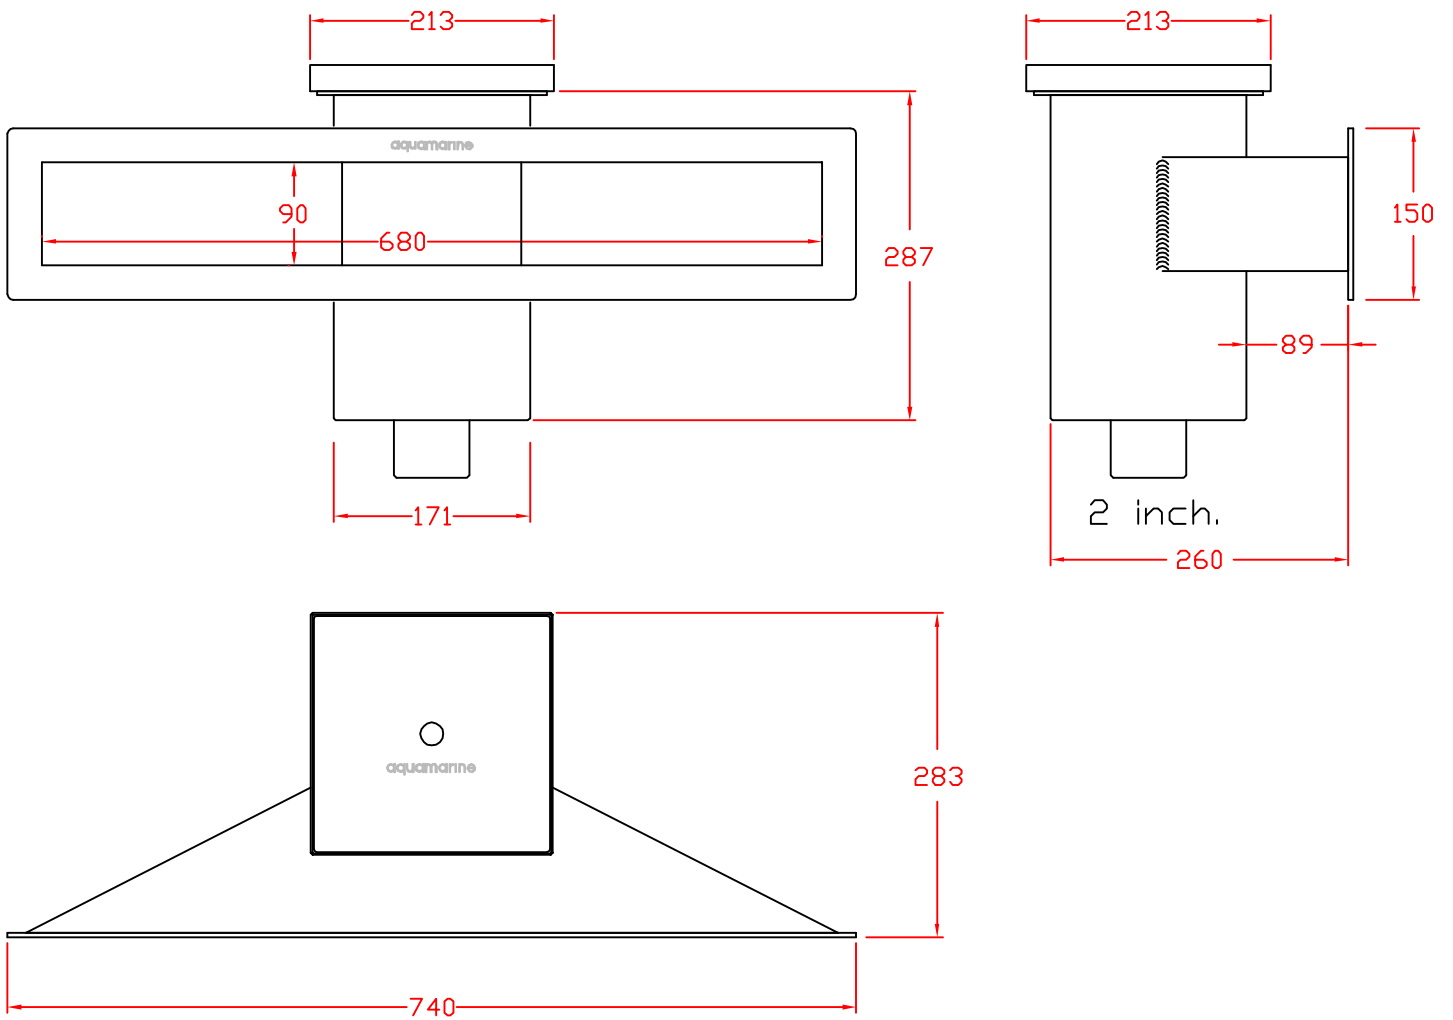

Pool skimmer Aquamarine UA680  
Upside access

All dimensions in millimeters