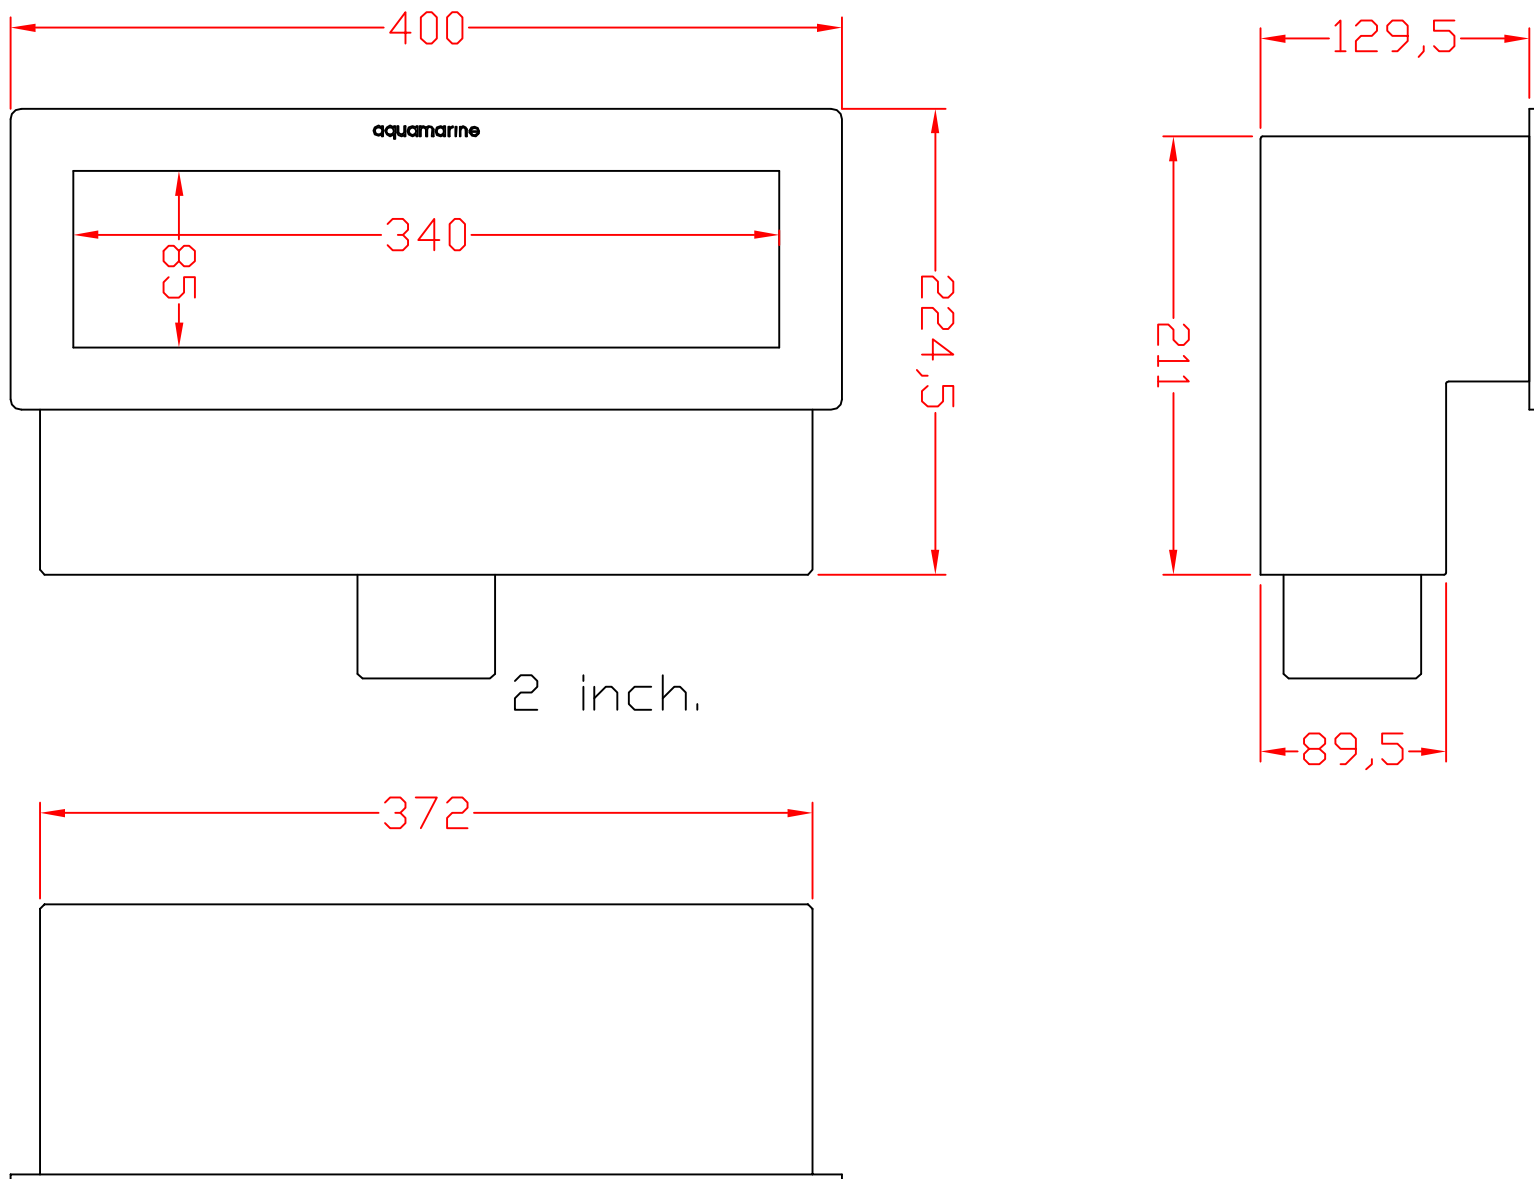

# Pool skimmer Aquamarine FA340

## Front access

All dimensions in millimeters