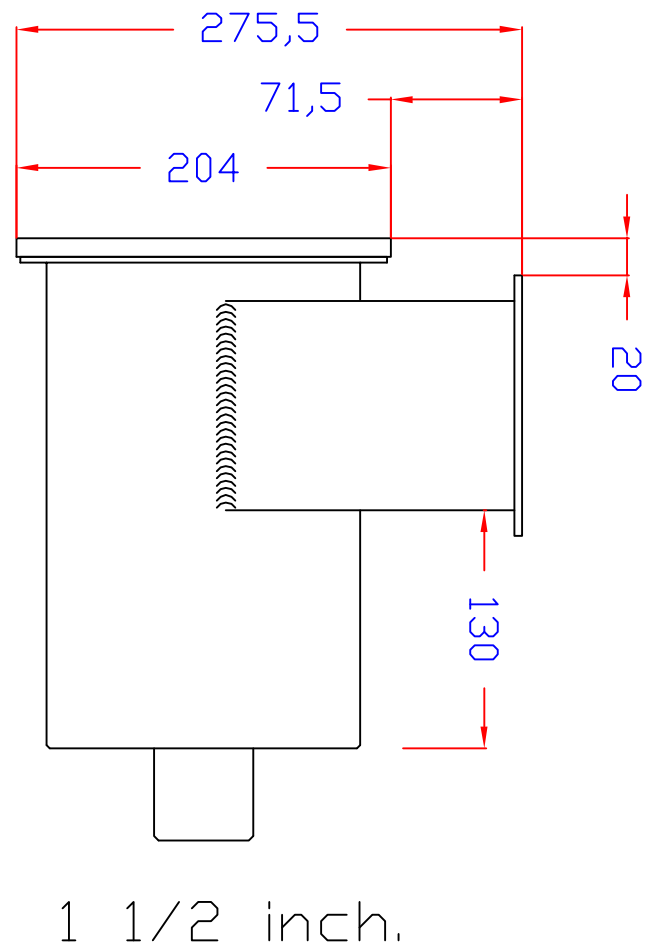

Pool skimmer Aquamarine SLX20N
Upside access

All dimensions in millimeters