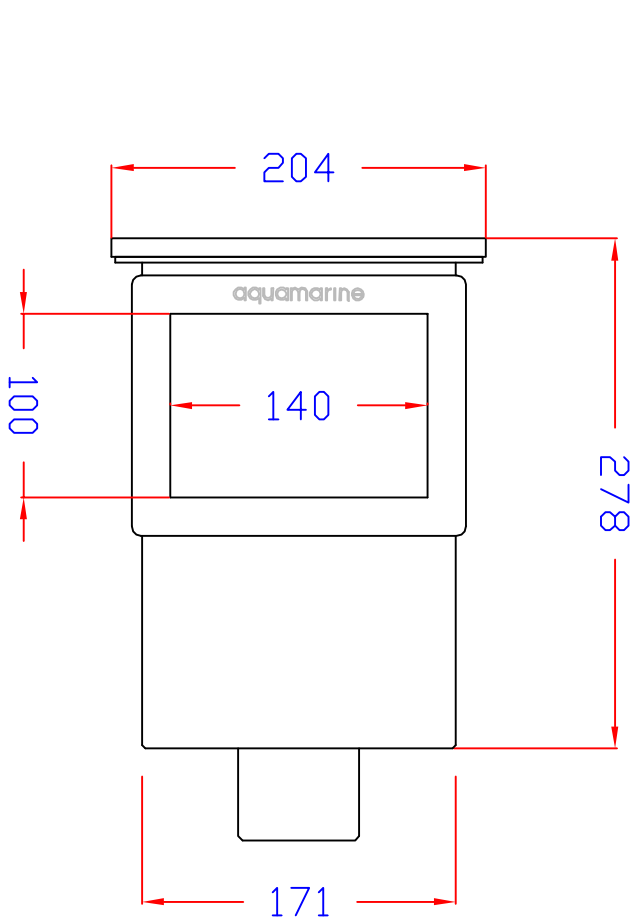

Pool skimmer Aquamarine SLX20N
Upside access

All dimensions in millimeters