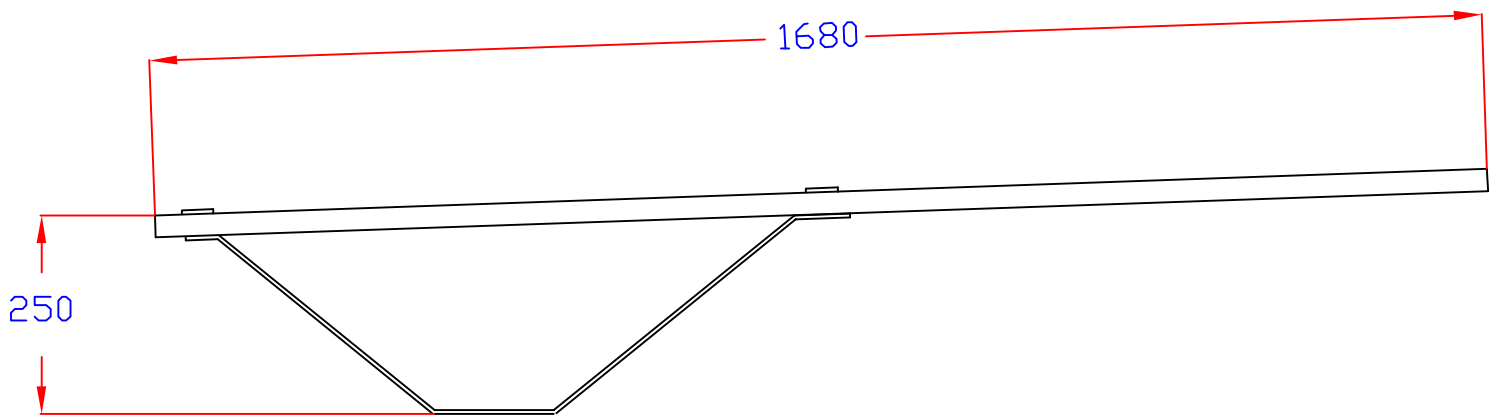

Aquamarine Jump 170

dimensions are in millimeters